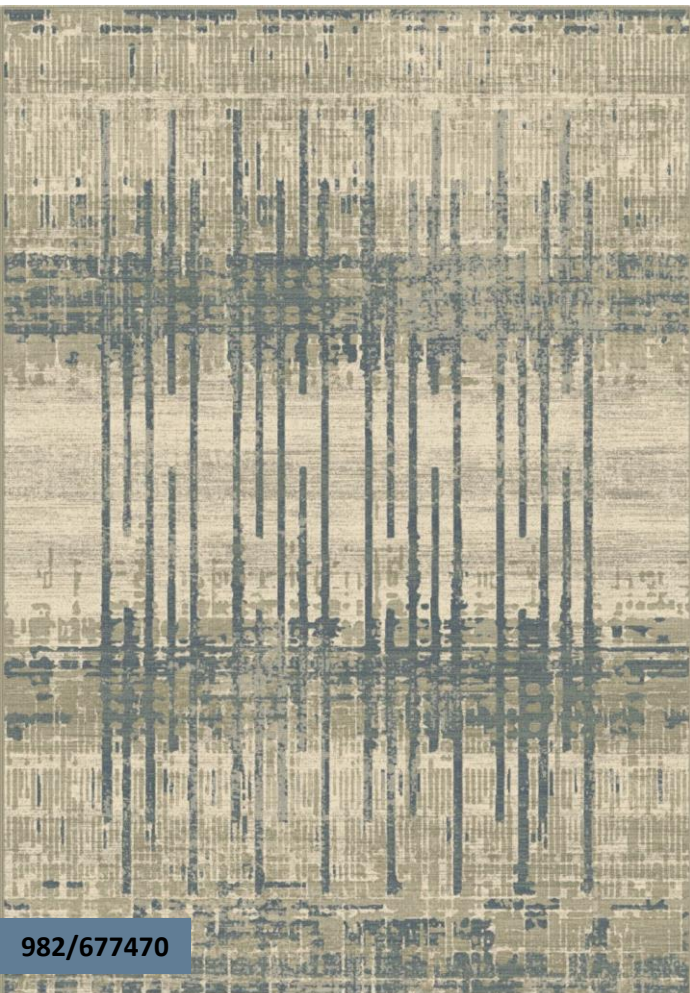

GARDA

DE DIMORA

Machine made production
55% Viscose + 45% Polyester
Thickness: 6 mm
Weight: 1900 gr / sqm
Standard size cm: 200x300
Custom sizes on request

GARDA

DE DIMORA

982/677470

982/672470

GARDA

Machine made production
55% Viscose + 45% Polyester
Thickness: 6 mm
Weight: 1900 gr / sqm
Standard size cm: 200x300
Custom sizes on request

GARDA