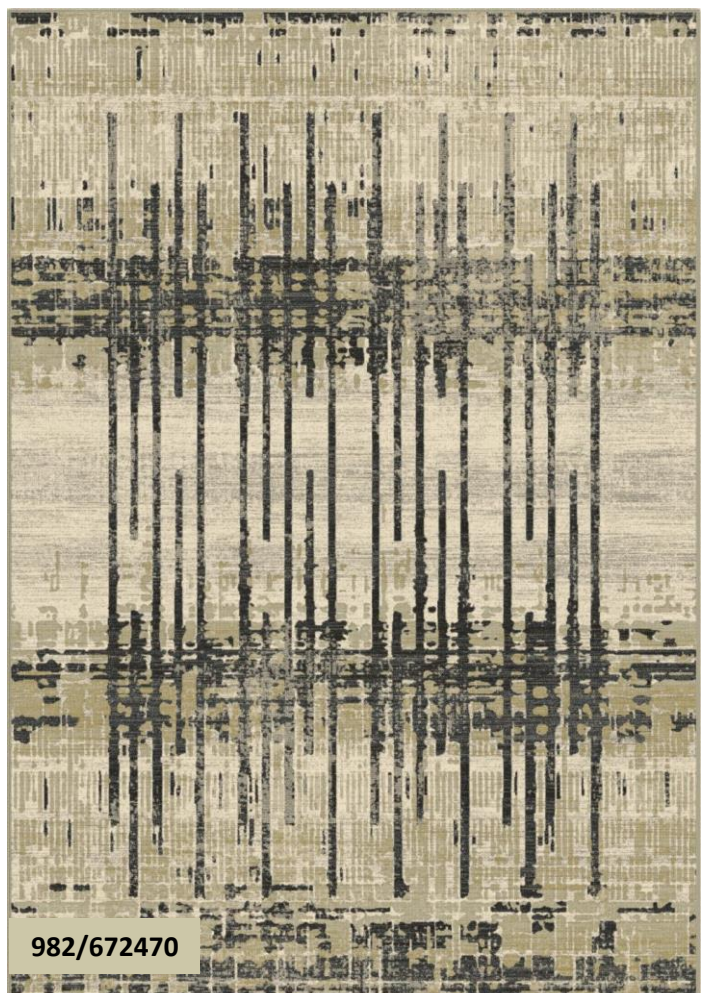

GARDA

DE DIMORA

Machine made production
55% Viscose + 45% Polyester
Thickness: 6 mm
Weight: 1900 gr / sqm
Standard size cm: 200x300
Custom sizes on request

GARDA

DE DIMORA

982/677470

982/672470

GARDA

Machine made production
55% Viscose + 45% Polyester
Thickness: 6 mm
Weight: 1900 gr / sqm
Standard size cm: 200x300
Custom sizes on request

GARDA